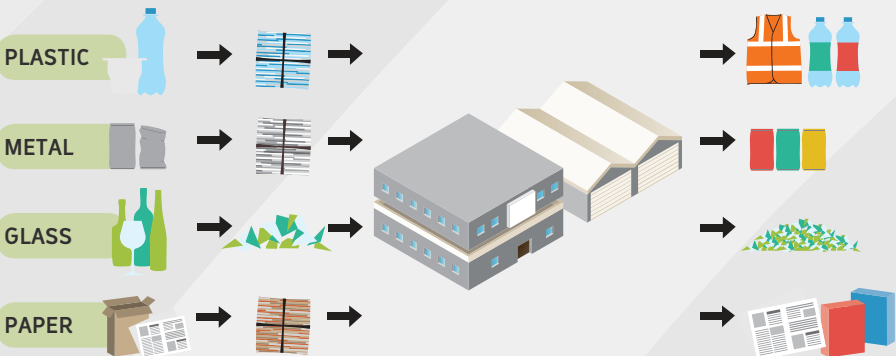

# Contents from your yellow topped bin are collected, then sorted and baled at the Regional Resource Recovery Centre (RRRC) in Canning Vale and sold for reprocessing.

To take a tour, please call 08 9256 9528

1 Your bin is collected

2 by the council waste truck

3 the contents are taken to the RRRC

4 where they are dropped off

5 then loaded onto conveyors

6 Contamination is removed, then materials are sorted by machines into:

7 It is then sent to different factories and made into new products